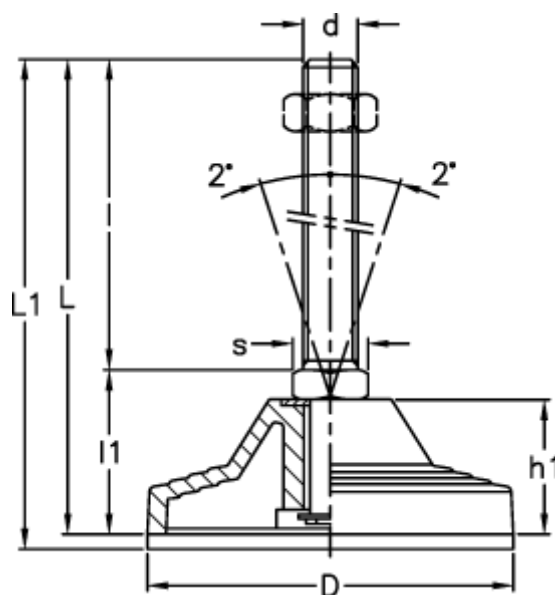

Article number: 2310310965

Description: E+G Levelling element w/no-slip disc
LV.A-125-APS-AS-M20x155

Measures

D	= 125
d	= M20
h	= 45
l	= 155
L	= 210
l1	= 55
L1	= 220
Max load (N)	= 40000

s = 24